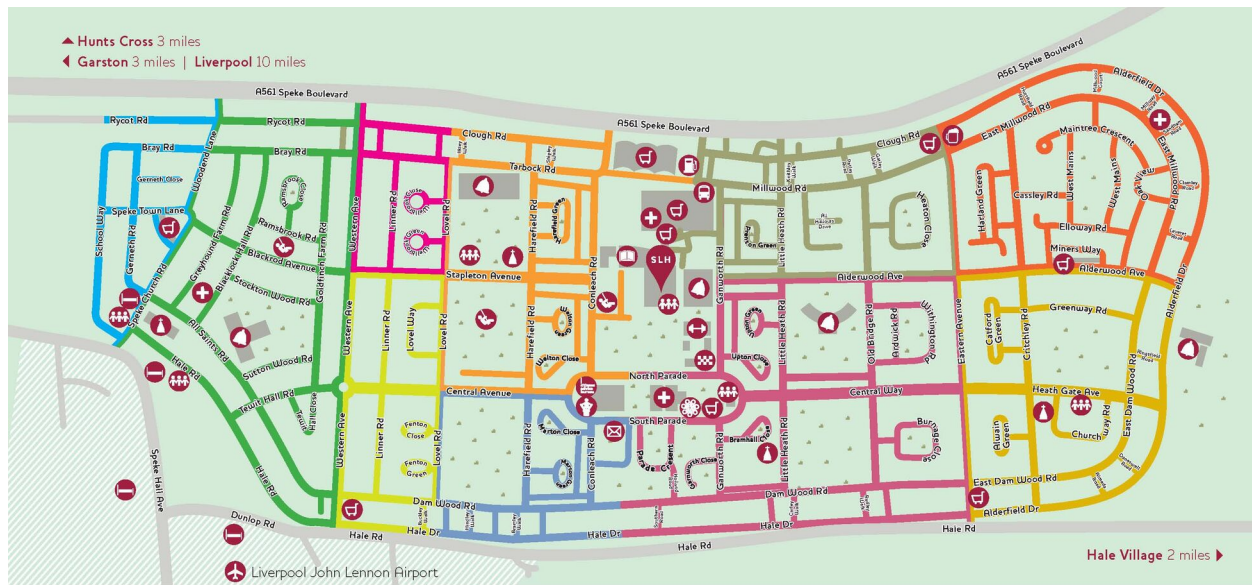

FIND YOUR NEIGHBOURHOOD

Speke

- | | | | | |
|-------------------------------|---|-----------------------------------|----------------------------------|----------------------------------|
| Shops | Medical Centre | Post Office | West Speke Neighbourhoods | East Speke Neighbourhoods |
| Leisure Centre | School | Public House | School Way | Alderwood |
| Library | Police Station | Five Childrens Centre | Damwood | Boulevard/Veal |
| Places of Worship | Hotel / B&B | Citizens Advice Bureau | South Western | St Ambrose |
| Playground | Bus Terminal
<small>(Nos. 80 & 82 to city centre plus X)</small> | Jet (Jobs Education and training) | St Christopher | Mains |
| Community Centre/ Social Club | Petrol Station | | North Western | |

SPEKE

ALDERWOOD

- Alderwood Avenue (2-76)
- Ardwick Road
- Bramhall Close
- Burnage Close
- Carley Walk
- Central Way
- Dam Wood Road (150-331)
- Eastern Avenue (76-160)
- Ganworth Road (27-83)
- Hale Drive (145-243)
- Little Heath Road (43 up)
- Oldbridge Road (46-128)
- Rudley Walk
- Southern Road (odds)
- Upton Close
- Upton Green
- Wellbrook Green
- Withington Road

SOUTH WESTERN

- Buckley Walk
- Central Av (1-37)
- Damwood Road (1-41)
- Fenton Close
- Fenton Green
- Hale Road (121-163)
- Hammond Drive
- Linner Rd (64 up)
- Lovel Road (evens)
- Lovel Way
- Stapleton Av (4-36)
- Western Ave (odds 71 up)

THE MAINS

- Alderfield Dr (evens)
- Alderwood Av (63-169)
- Cassley Rd
- Critchley Rd (1-67)
- Croyde Rd
- East Millwood Rd
- Eastern Ave (odds up to 69)
- Elloway Rd
- Harland Green
- Leveret Rd
- Maintree Cr
- Miners Way
- Oak View
- Ramsfield Rd
- West Mains