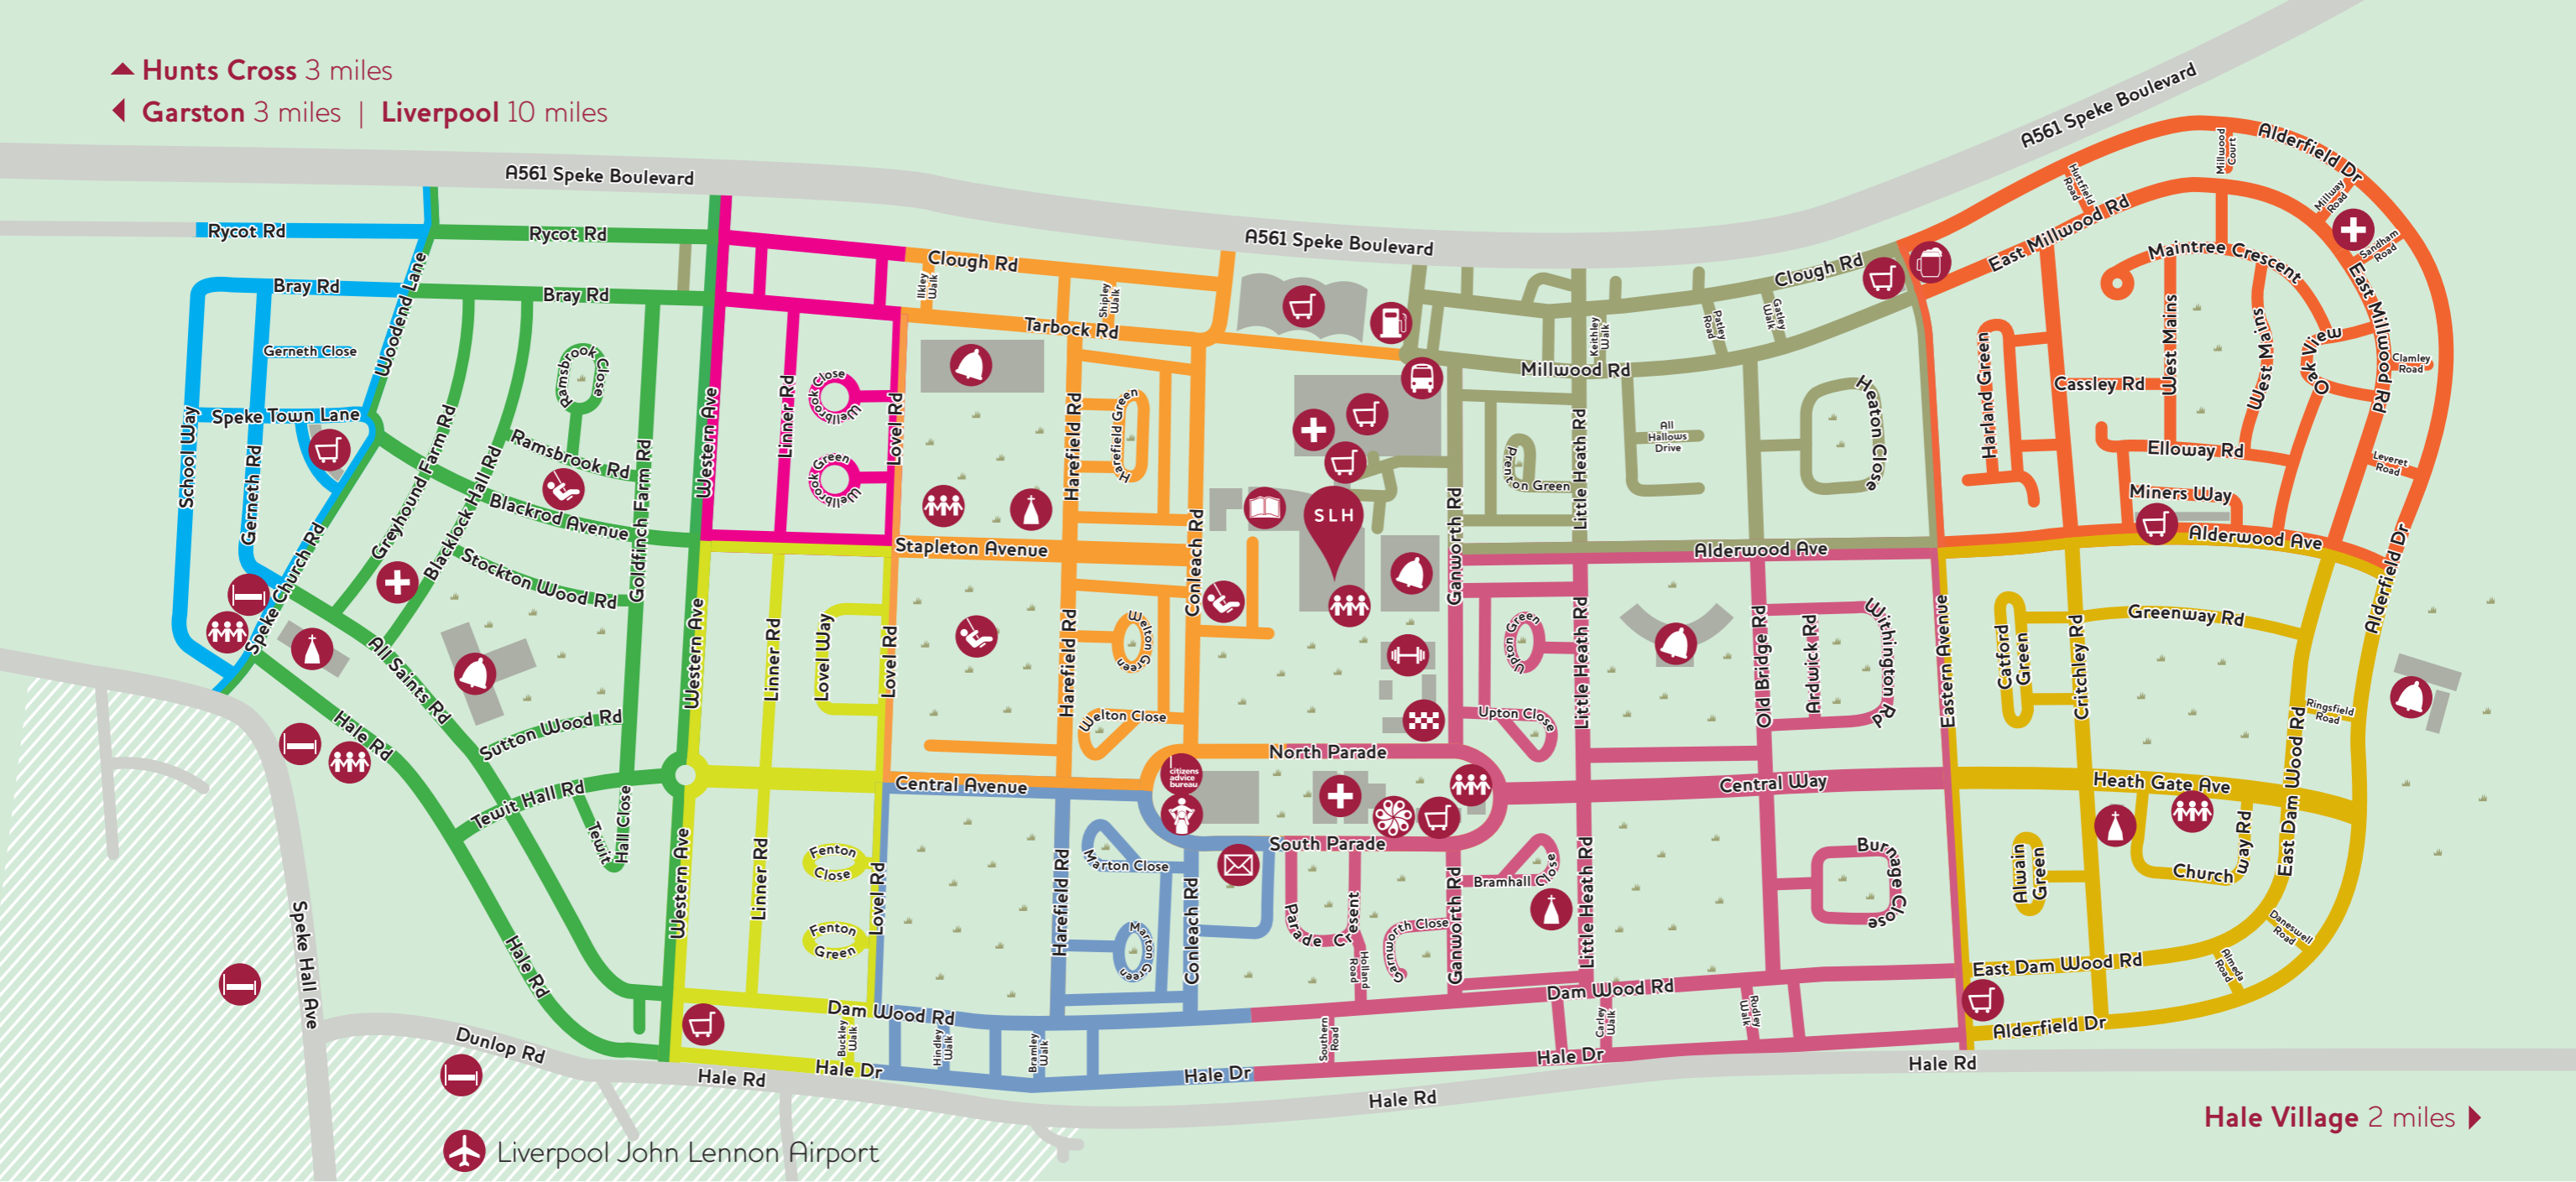

▲ Hunts Cross 3 miles  
 ◀ Garston 3 miles | Liverpool 10 miles

Hale Village 2 miles ▶

# Speke

- Shops
- Leisure Centre
- Library
- Places of Worship
- Playground
- Community Centre/ Social Club
- Medical Centre
- School
- Police Station
- Hotel / B&B
- Bus Terminal  
(No. 80 & 82 to city centre plus X1)
- Petrol Station
- Post Office
- Public House
- Five Childrens Centre
- Citizens Advice Bureau
- Jet (Jobs Education and training)

## West Speke Neighbourhoods

- School Way
- Stocktonwood
- Damwood
- South Western
- St Christopher
- North Western

## East Speke Neighbourhoods

- Alderwood
- Boulevard View
- St Ambrose
- Mains